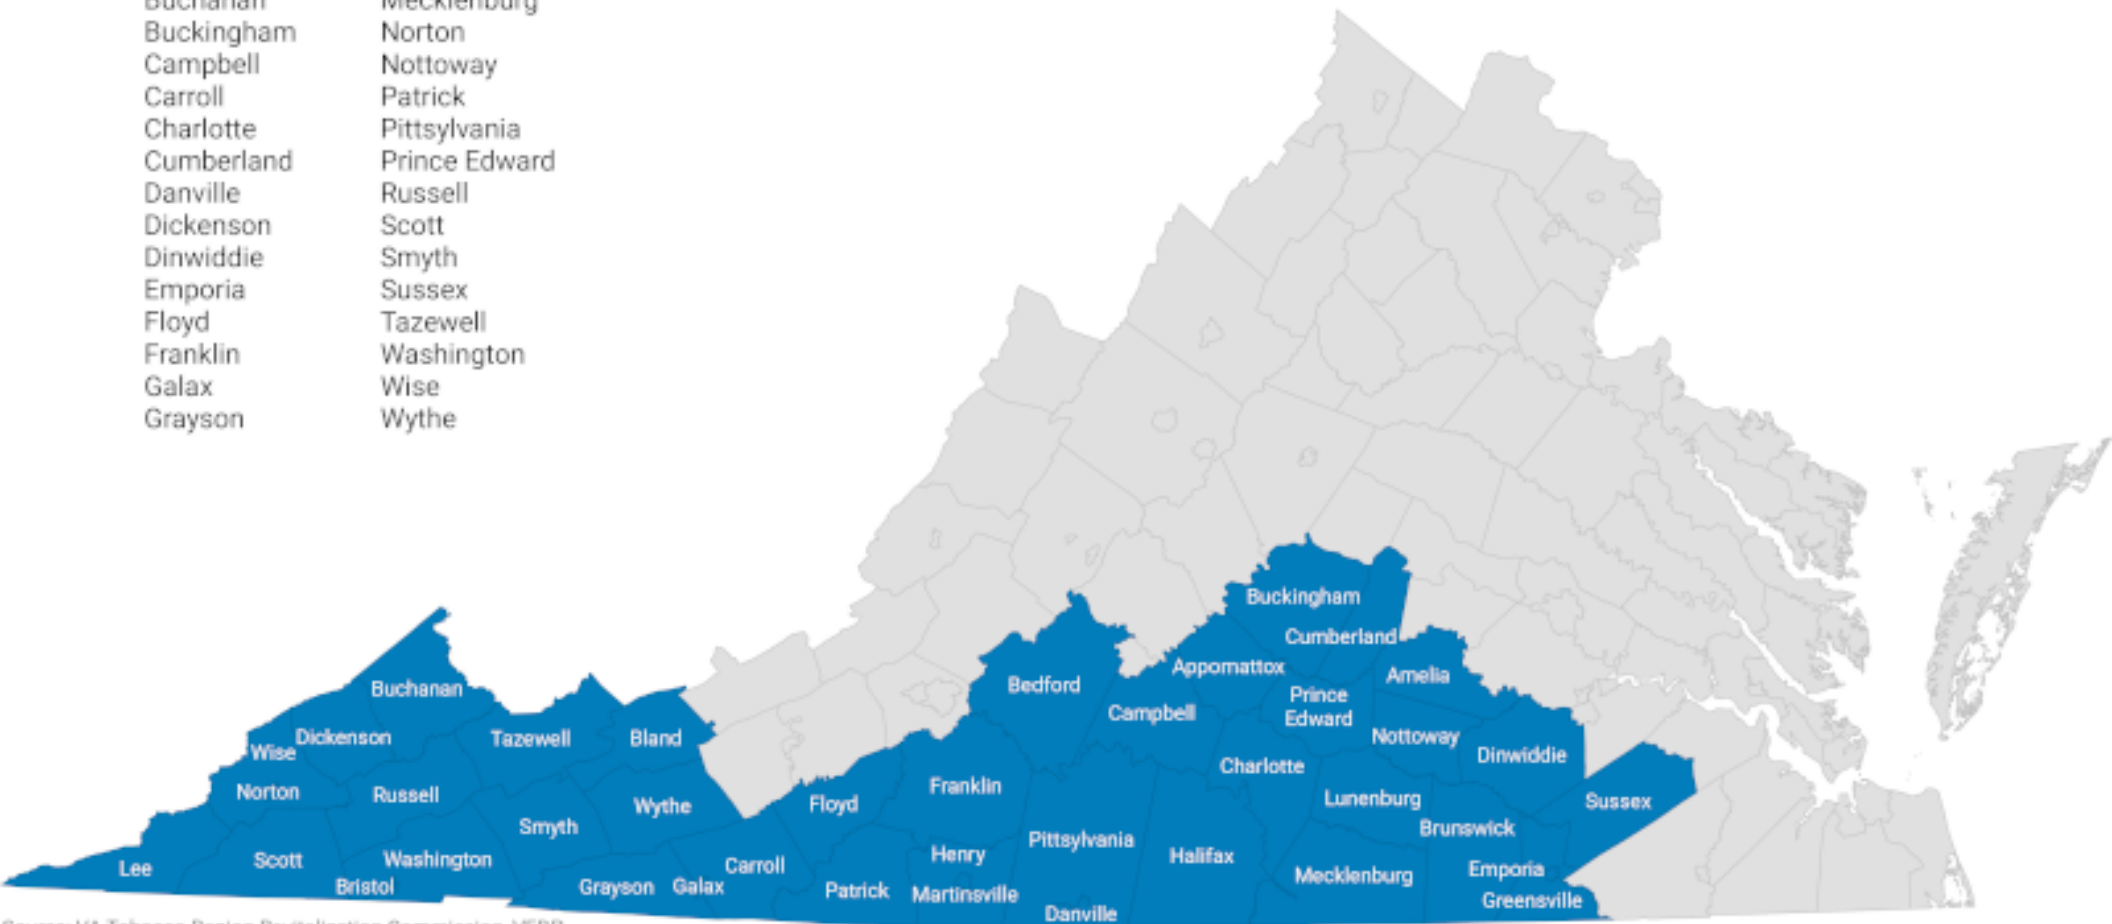

Tobacco Region

Applies only to Appomattox, Bedford, and Campbell Counties

Tobacco Region

Amelia	Greensville
Appomattox	Halifax
Bedford	Henry
Bland	Lee
Bristol	Lunenburg
Brunswick	Martinsville
Buchanan	Mecklenburg
Buckingham	Norton
Campbell	Nottoway
Carroll	Patrick
Charlotte	Pittsylvania
Cumberland	Prince Edward
Danville	Russell
Dickenson	Scott
Dinwiddie	Smyth
Emporia	Sussex
Floyd	Tazewell
Franklin	Washington
Galax	Wise
Grayson	Wythe

Source: VA Tobacco Region Revitalization Commission, VEDP

 Tobacco Region